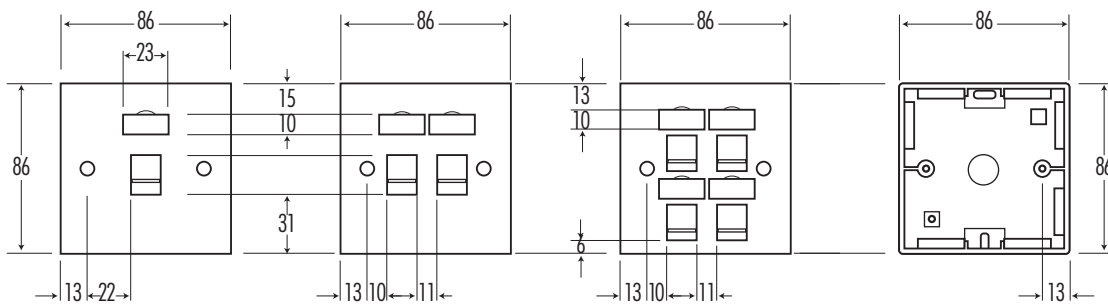

UK-STYLE FACEPLATE

The Generic UK-Style Universal Shuttered Faceplates offer the communications cabling installer both reliability and flexibility when fitting off work area outlets. The unique rear molding will accept limited keystone jacks and also Systemax® M-series jacks. The Plates are designed to be mounted on standard 86 x 86mm mounting blocks and junction boxes. The Generic Shuttered Plate has a labelling position provided suitable for Traffolyte and clear tape labelling systems.

- ➔ Accepts Keystone* and M-series jacks
- ➔ Self label window
- ➔ Available in Single, Dual & Quad
- ➔ Robust shutter mechanism
- ➔ Available in White only
- ➔ 86 x 86mm mounting

* Not suitable for Krone Keystone Jacks

ORDERING INFORMATION

FP300 [264286](#) Single Universal Euro Plate Shuttered - White

FP301 [264287](#) Dual Universal Euro Plate Shuttered - White

FP302 [264289](#) Quad Universal Euro Plate Shuttered - White

FP350 [264290](#) Mounting Block 86mm x 86mm (38mm Deep) - White

GENERIC
FACEPLATES & ADAPTERS

www.generic-cabling.com

DISTRIBUTED BY

ANIXTER www.anixter.com

*practical
cabling
components*