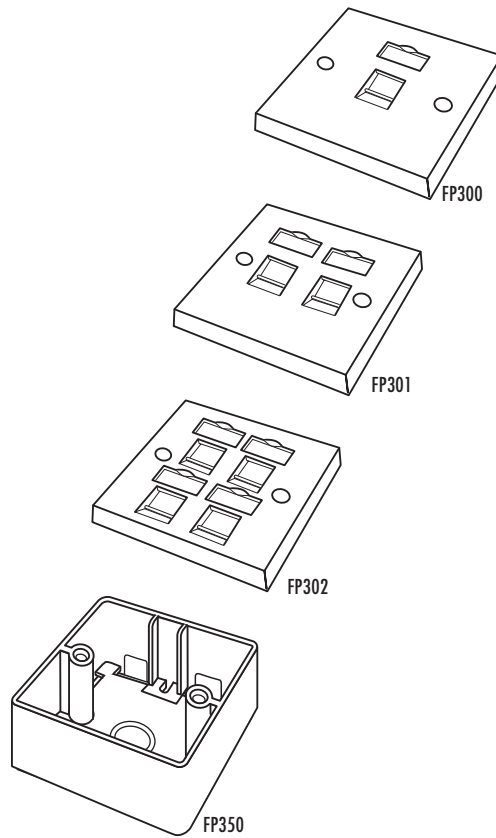

UK-STYLE FACEPLATE

The Generic UK-Style Universal Shuttered Faceplates offer the communications cabling installer both reliability and flexibility when fitting off work area outlets. The unique rear molding will accept limited keystone jacks and also Systemax® M-series jacks. The Plates are designed to be mounted on standard 86 x 86mm mounting blocks and junction boxes. The Generic Shuttered Plate has a labelling position provided suitable for Traffolyte and clear tape labelling systems.

- ➔ Accepts Keystone* and M-series jacks
- ➔ Self label window
- ➔ Available in Single, Dual & Quad
- ➔ Robust shutter mechanism
- ➔ Available in White only
- ➔ 86 x 86mm mounting

* Not suitable for Krone Keystone Jacks

ORDERING INFORMATION

FP300 [264286](#) Single Universal Euro Plate Shuttered - White

FP301 [264287](#) Dual Universal Euro Plate Shuttered - White

FP302 [264289](#) Quad Universal Euro Plate Shuttered - White

FP350 [264290](#) Mounting Block 86mm x 86mm (38mm Deep) - White

GENERIC
FACEPLATES & ADAPTERS

www.generic-cabling.com

DISTRIBUTED BY

ANIXTER www.anixter.com

*practical
cabling
components*