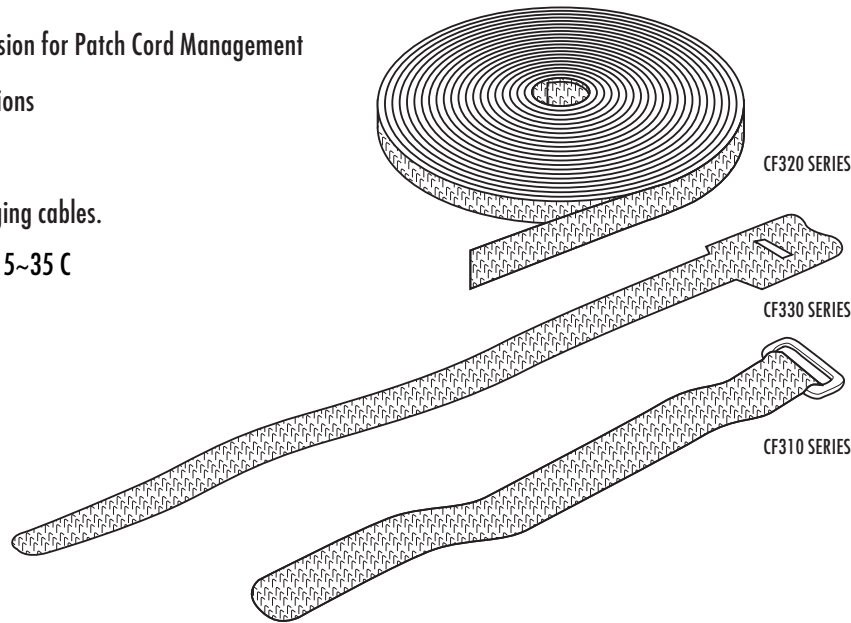

HOOK & LOOP CABLE TIES

Generic's range of Hook & Loop cable ties are available in continuous, buckle and strap versions.

Hook & Loop ties are re-usable and limit cable stress.

- Continuous cut-to-size rolls
- Releasable Buckle Version for Patch Cord Management
- Low Profile Strap Versions
- Black in colour
- Reduces risk of damaging cables.
- Operating temperature 5~35 C

ORDERING INFORMATION

CF310 [284054](#) Hook & Loop Buckle Cable Tie 150 x 20mm - 10 pack

CF311 [284055](#) Hook & Loop Buckle Cable Tie 200 x 20mm - 10 pack

CF312 [284056](#) Hook & Loop Buckle Cable Tie 250 x 20mm - 10 pack

CF330 [284057](#) Hook & Loop Cable Tie 200 x 19mm - 10 pack

CF331 [284058](#) Hook & Loop Cable Tie 300 x 25mm - 10 pack

CF320 [284059](#) Hook & Loop Continuous Double Sided Roll 2500 x 6mm

CF321 [284060](#) Hook & Loop Continuous Double Sided Roll 2500 x 12mm

CF322 [284061](#) Hook & Loop Continuous Double Sided Roll 2500 x 19mm