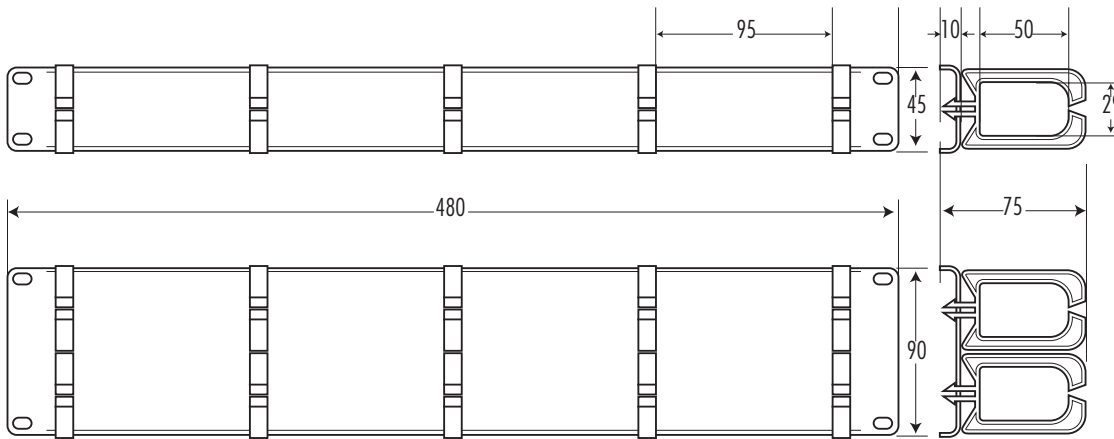

ECONOMY CABLE MANAGER

Generic 1RU & 2RU Cable Management panels offer an organised format for patch cord moves and changes. The 2RU model has a separate cable path to service the above or below patch panel, making it easier to find and relocate patch cords. All panels are comprised of black high impact self extinguishing UL rated plastic rings mounted on black powder coated panels and include cage nuts and mounting screws.

- ➔ 5 Individual Rings (1RU)
- ➔ 10 Individual Rings (2RU)
- ➔ Flexible Cable Entry
- ➔ Includes Mounting Hardware

ORDERING INFORMATION

CM100	271171	1RU Cable Manager with 5 Rings and Cage Nuts	CN500	278682	Cage Nut Fastener Kit - pack of 4 - Black
CM101	278746	2RU Cable Manager with 10 Rings and Cage Nuts	CN501	278690	Cage Nut Fastener Kit - pack of 100 - Black