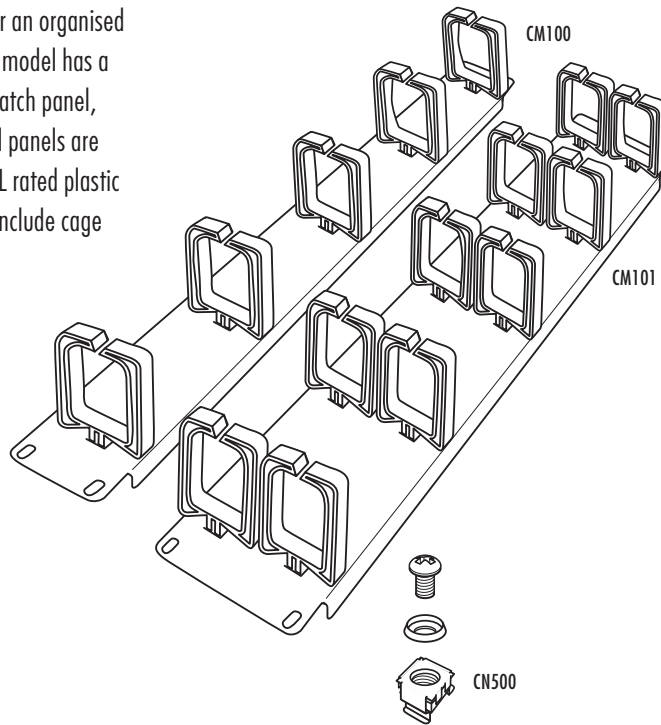

ECONOMY CABLE MANAGER

Generic 1RU & 2RU Cable Management panels offer an organised format for patch cord moves and changes. The 2RU model has a separate cable path to service the above or below patch panel, making it easier to find and relocate patch cords. All panels are comprised of black high impact self extinguishing UL rated plastic rings mounted on black powder coated panels and include cage nuts and mounting screws.

- ➔ 5 Individual Rings (1RU)
- ➔ 10 Individual Rings (2RU)
- ➔ Flexible Cable Entry
- ➔ Includes Mounting Hardware

ORDERING INFORMATION

CM100	271171	1RU Cable Manager with 5 Rings and Cage Nuts	CN500	278682	Cage Nut Fastener Kit - pack of 4 - Black
CM101	278746	2RU Cable Manager with 10 Rings and Cage Nuts	CN501	278690	Cage Nut Fastener Kit - pack of 100 - Black