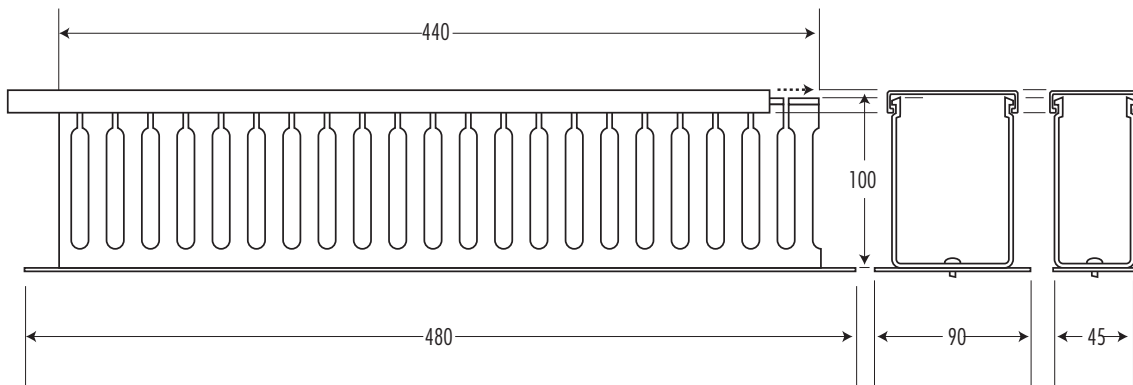

FINGER DUCT CABLE MANAGER

Generic 1RU & 2RU Cable Management Panels offer an organised format for patch cord moves and changes. Finger duct makes it easier to find and relocate patch cords. All panels are comprised of black high impact self extinguishing UL rated plastic duct mounted on black powder coated panels and include cage nuts and mounting screws.

- ➔ Versatile Slotted Finger Duct
- ➔ 1RU / 2RU
- ➔ Flexible Cable Entry
- ➔ Includes Mounting Hardware

ORDERING INFORMATION

CM200 [285216](#) 1RU Finger Duct Cable Manager and Cage Nuts

CM500 [278682](#) Cage Nut Fastener Kit - pack of 4 - Black