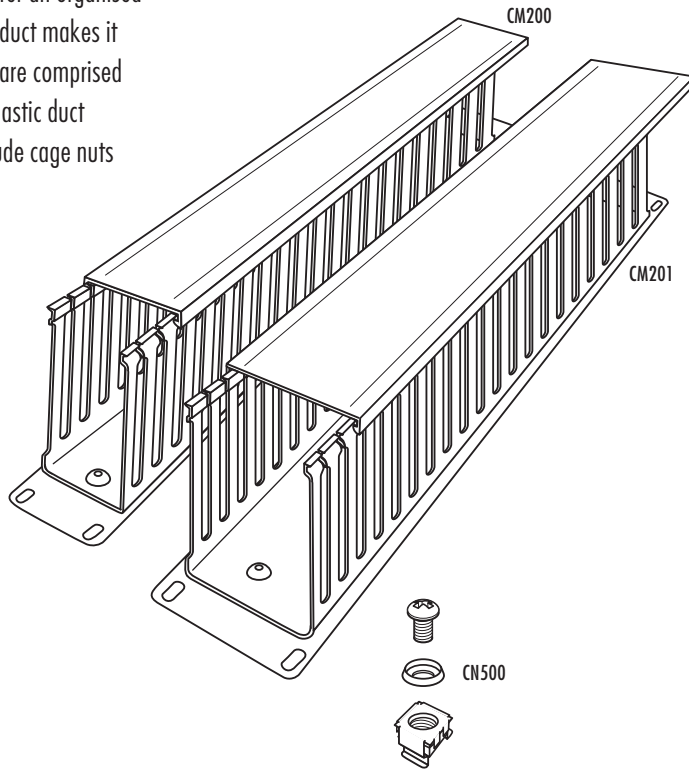

FINGER DUCT CABLE MANAGER

Generic 1RU & 2RU Cable Management Panels offer an organised format for patch cord moves and changes. Finger duct makes it easier to find and relocate patch cords. All panels are comprised of black high impact self extinguishing UL rated plastic duct mounted on black powder coated panels and include cage nuts and mounting screws.

- ➔ Versatile Slotted Finger Duct
- ➔ 1RU / 2RU
- ➔ Flexible Cable Entry
- ➔ Includes Mounting Hardware

ORDERING INFORMATION

CM200 [285216](#) 1RU Finger Duct Cable Manager and Cage Nuts

CM500 [278682](#) Cage Nut Fastener Kit - pack of 4 - Black

CM201 [285218](#) 2RU Finger Duct Cable Manager and Cage Nuts

CM501 [278690](#) Cage Nut Fastener Kit - pack of 100 - Black

DISTRIBUTED BY

ANIXTER www.anixter.com

GENERIC
CABLE MANAGEMENT

www.generic-cabling.com