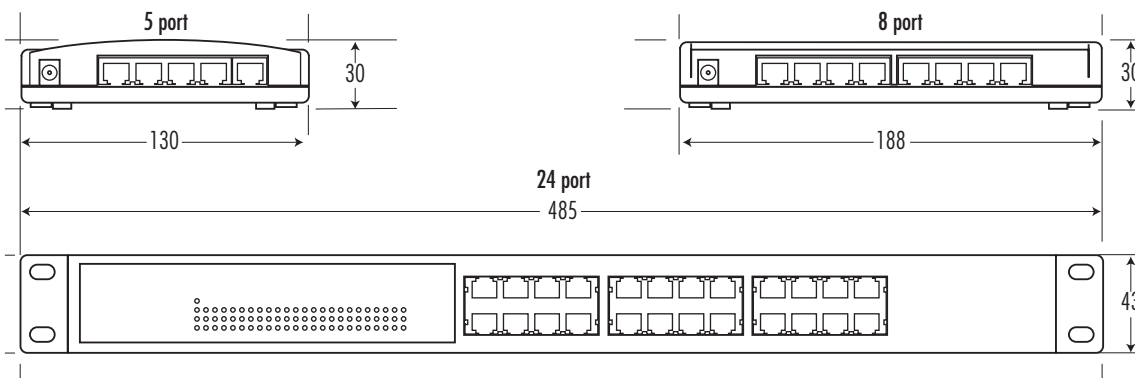

UNMANAGED SWITCH

The Generic range of Unmanaged Switches provides a simple high speed connection for your network. The switches are capable of running in full duplex 100Mbps mode and can deliver up to 200Mbps to each desk top. The 5 and 8 port models are compact, versatile, easy to install and are perfect for the home office or small business requirement. The rack mount 24 port model supports auto-crossover for easy up-linking, and has Automatic speed and duplex mode sensing.

- ➔ 10/100 Mbps RJ45 Ports
- ➔ Internal Power Supply - 24 Port
External Power Supply - 5 & 8 Port
- ➔ Automatic Speed & Duplex Mode Sensing
- ➔ Compact Design

TECHNICAL INFORMATION

	5 Port Switch	8 Port Switch	24 Port Switch
Network Ports	5 x 10/100 Mbps RJ45 ports	8 x 10/100 Mbps RJ45 ports	24 x 10/100 Mbps RJ45 ports
LEDs	Pwr, Link, Duplex, Network	Pwr, Link, Duplex, Network	Pwr, Link, Duplex, Network
Certification	C-Tick, CE Mark, EMI FCC Class B, Cispr Class A	C-Tick, CE Mark, EMI FCC Class B, Cispr Class A	C-Tick, CE Mark, EMI FCC Class B, Cispr Class A
Operating Temp.	0 to 40 deg C	0 to 40 deg C	0 to 40 deg C
Warranty	12 Months	12 Months	12 Months
Dimensions (mm)	130W x 30H x 87D	188W x 30H x 100D	440W x 44H x 220 D
Filtering rate	Line Speed	Line Speed	Line Speed
Forwarding rate	Line Speed	Line Speed	Line Speed
MAC Addresses	5k	8k	8k
Buffer	128k	256k	2.5 Mb
Input Power	100 to 240 VAC	100 to 240 VAC	100 to 240 VAC, 50/60Hz