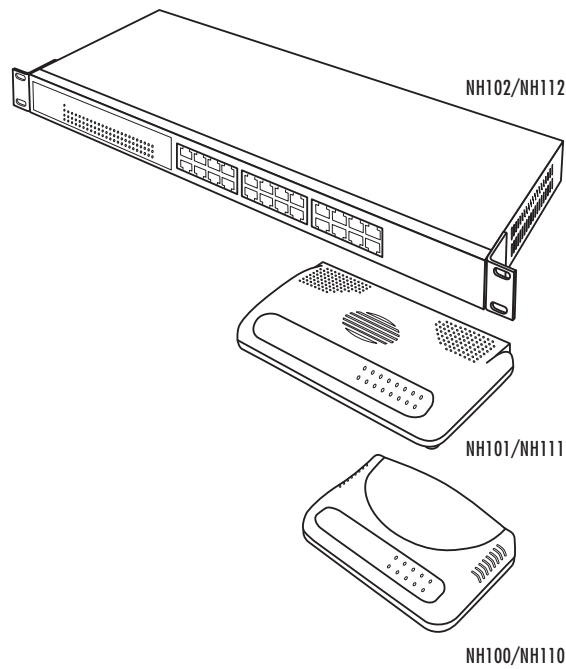

UNMANAGED SWITCH

The Generic range of Unmanaged Switches provides a simple high speed connection for your network. The switches are capable of running in full duplex 100Mbps mode and can deliver up to 200Mbps to each desk top. The 5 and 8 port models are compact, versatile, easy to install and are perfect for the home office or small business requirement. The rack mount 24 port model supports auto-crossover for easy up-linking, and has Automatic speed and duplex mode sensing.

- ➔ 10/100 Mbps RJ45 Ports
- ➔ Internal Power Supply - 24 Port
External Power Supply - 5 & 8 Port
- ➔ Automatic Speed & Duplex Mode Sensing
- ➔ Compact Design

TECHNICAL INFORMATION

	5 Port Switch	8 Port Switch	24 Port Switch
Network Ports	5 x 10/100 Mbps RJ45 ports	8 x 10/100 Mbps RJ45 ports	24 x 10/100 Mbps RJ45 ports
LEDs	Pwr, Link, Duplex, Network	Pwr, Link, Duplex, Network	Pwr, Link, Duplex, Network
Certification	C-Tick, CE Mark, EMI FCC Class B, Cispr Class A	C-Tick, CE Mark, EMI FCC Class B, Cispr Class A	C-Tick, CE Mark, EMI FCC Class B, Cispr Class A
Operating Temp.	0 to 40 deg C	0 to 40 deg C	0 to 40 deg C
Warranty	12 Months	12 Months	12 Months
Dimensions (mm)	130W x 30H x 87D	188W x 30H x 100D	440W x 44H x 220 D
Filtering rate	Line Speed	Line Speed	Line Speed
Forwarding rate	Line Speed	Line Speed	Line Speed
MAC Addresses	5k	8k	8k
Buffer	128k	256k	2.5 Mb
Input Power	100 to 240 VAC	100 to 240 VAC	100 to 240 VAC, 50/60Hz